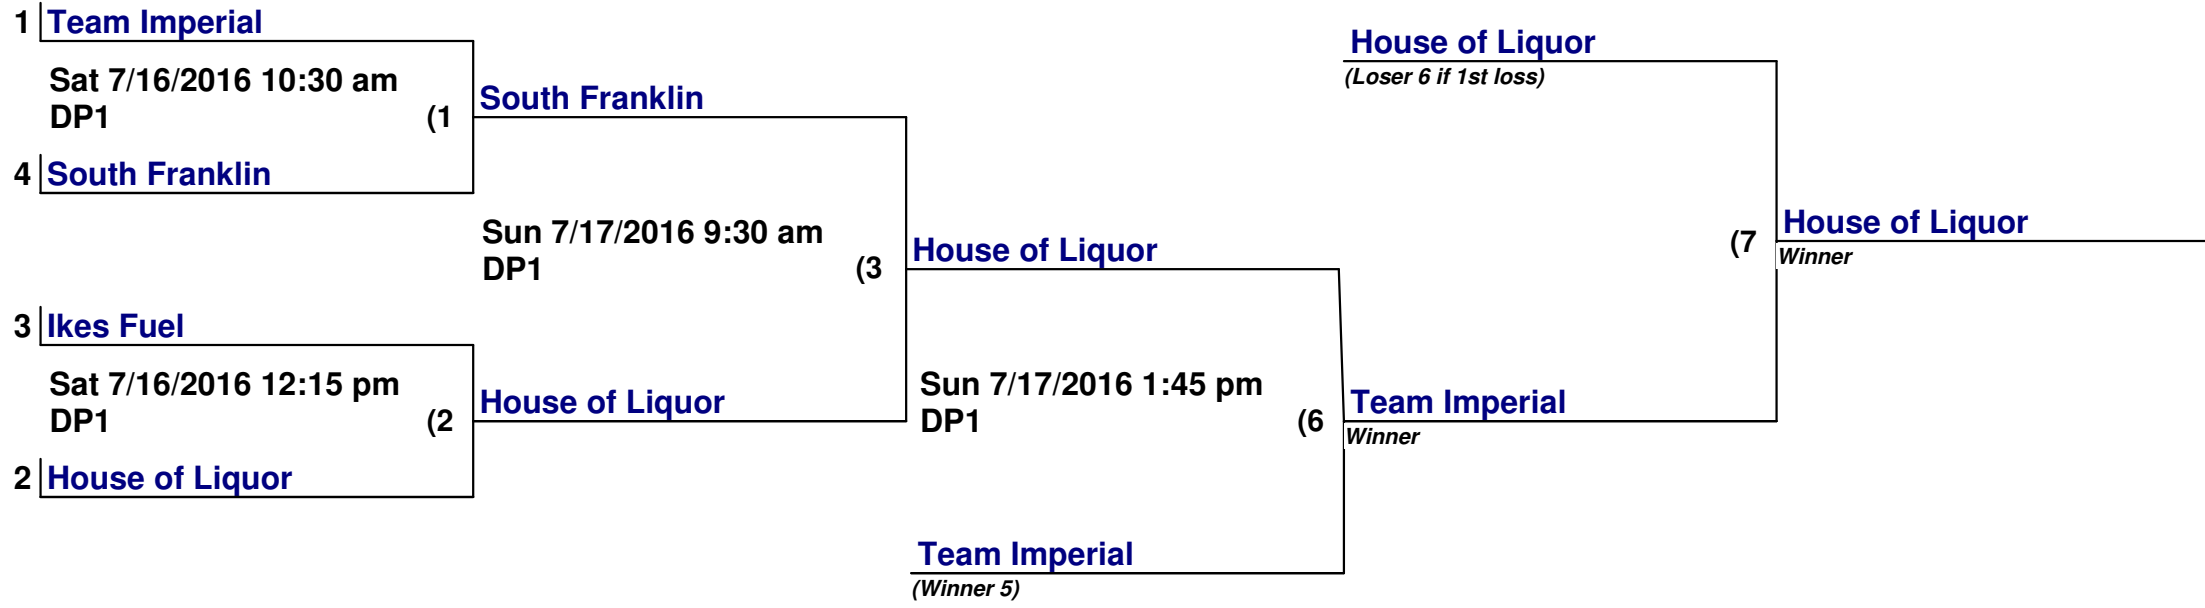

# Mens C

**Team Imperial**

*(Loser 1)*

Sun 7/17/2016 8:15 am  
DP1

(4)

**Ikes Fuel**

*(Loser 2)*

**South Franklin**

*(Loser 3)*

Sun 7/17/2016 10:45 am  
DP1

(5)

**Team Imperial**

**Team Imperial**