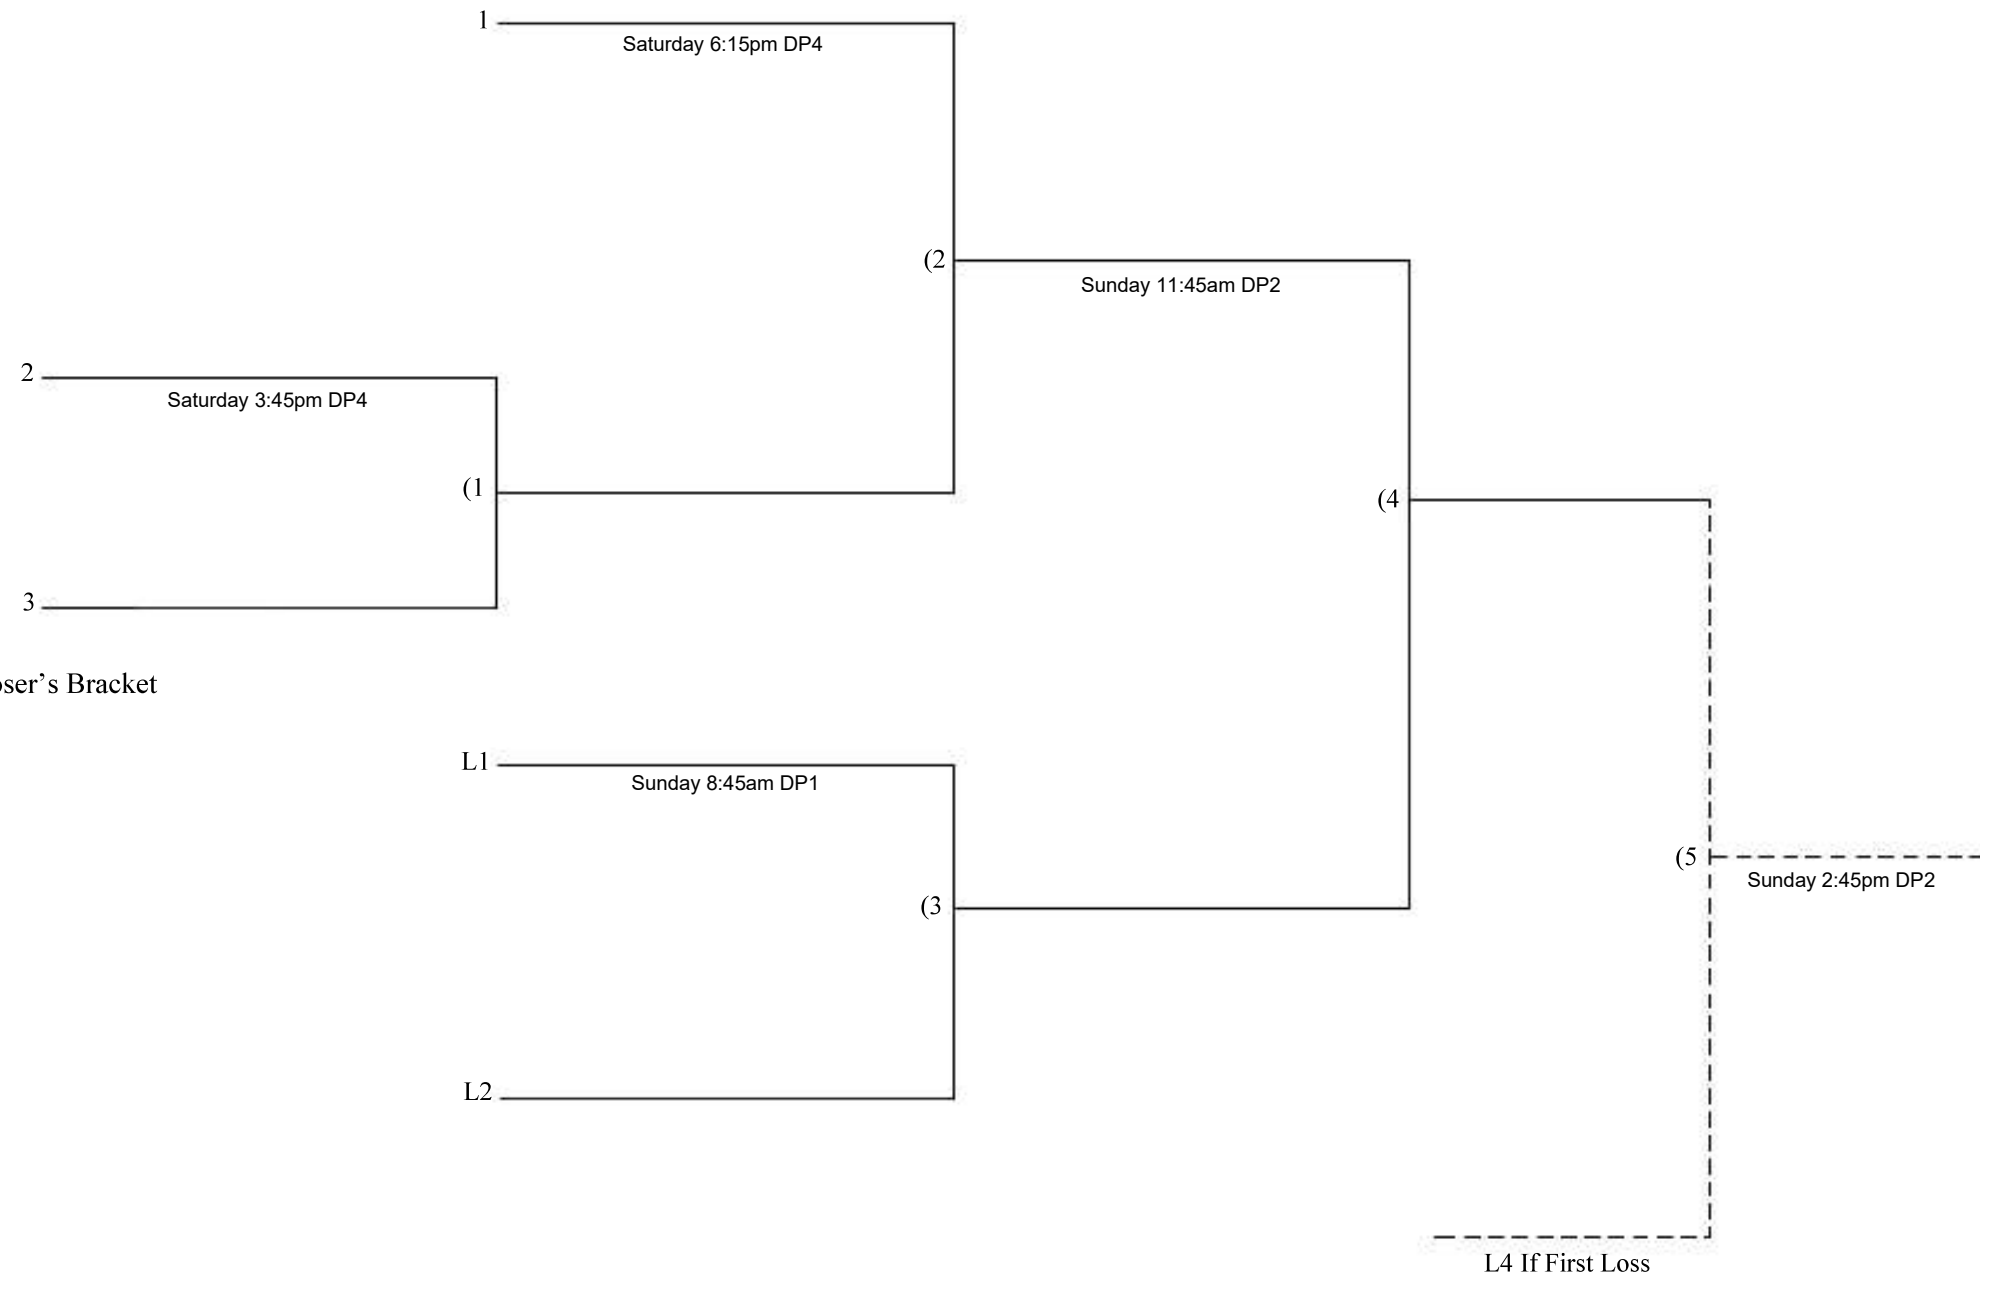

Women's Upper Double Elimination

L4 If First Loss