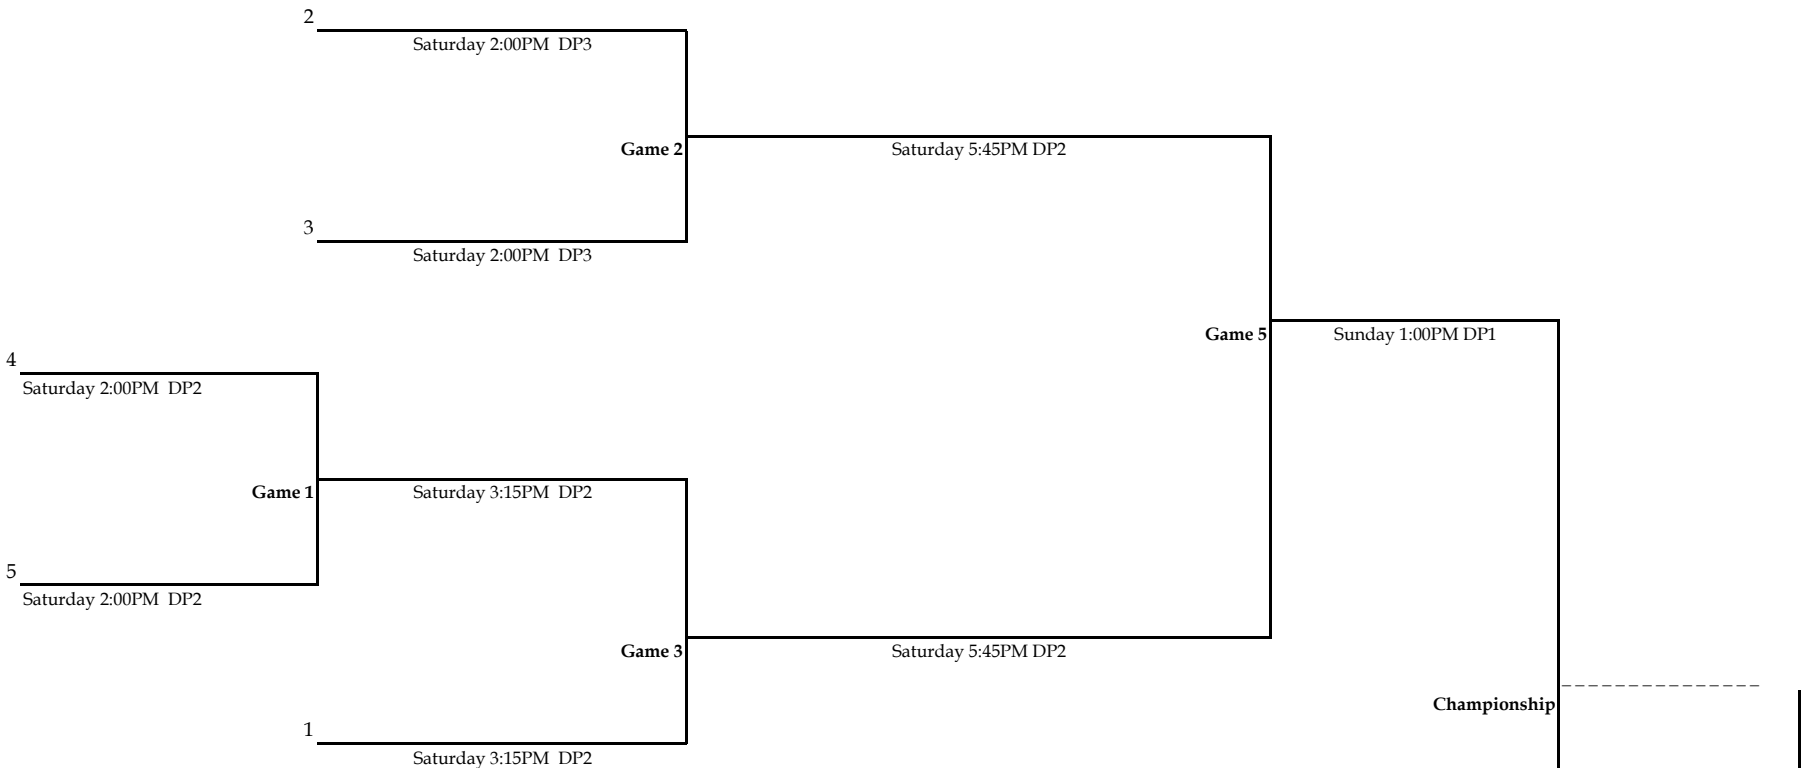

Coed Division 2 Double Elimination

Winner's Bracket

Loser's Bracket