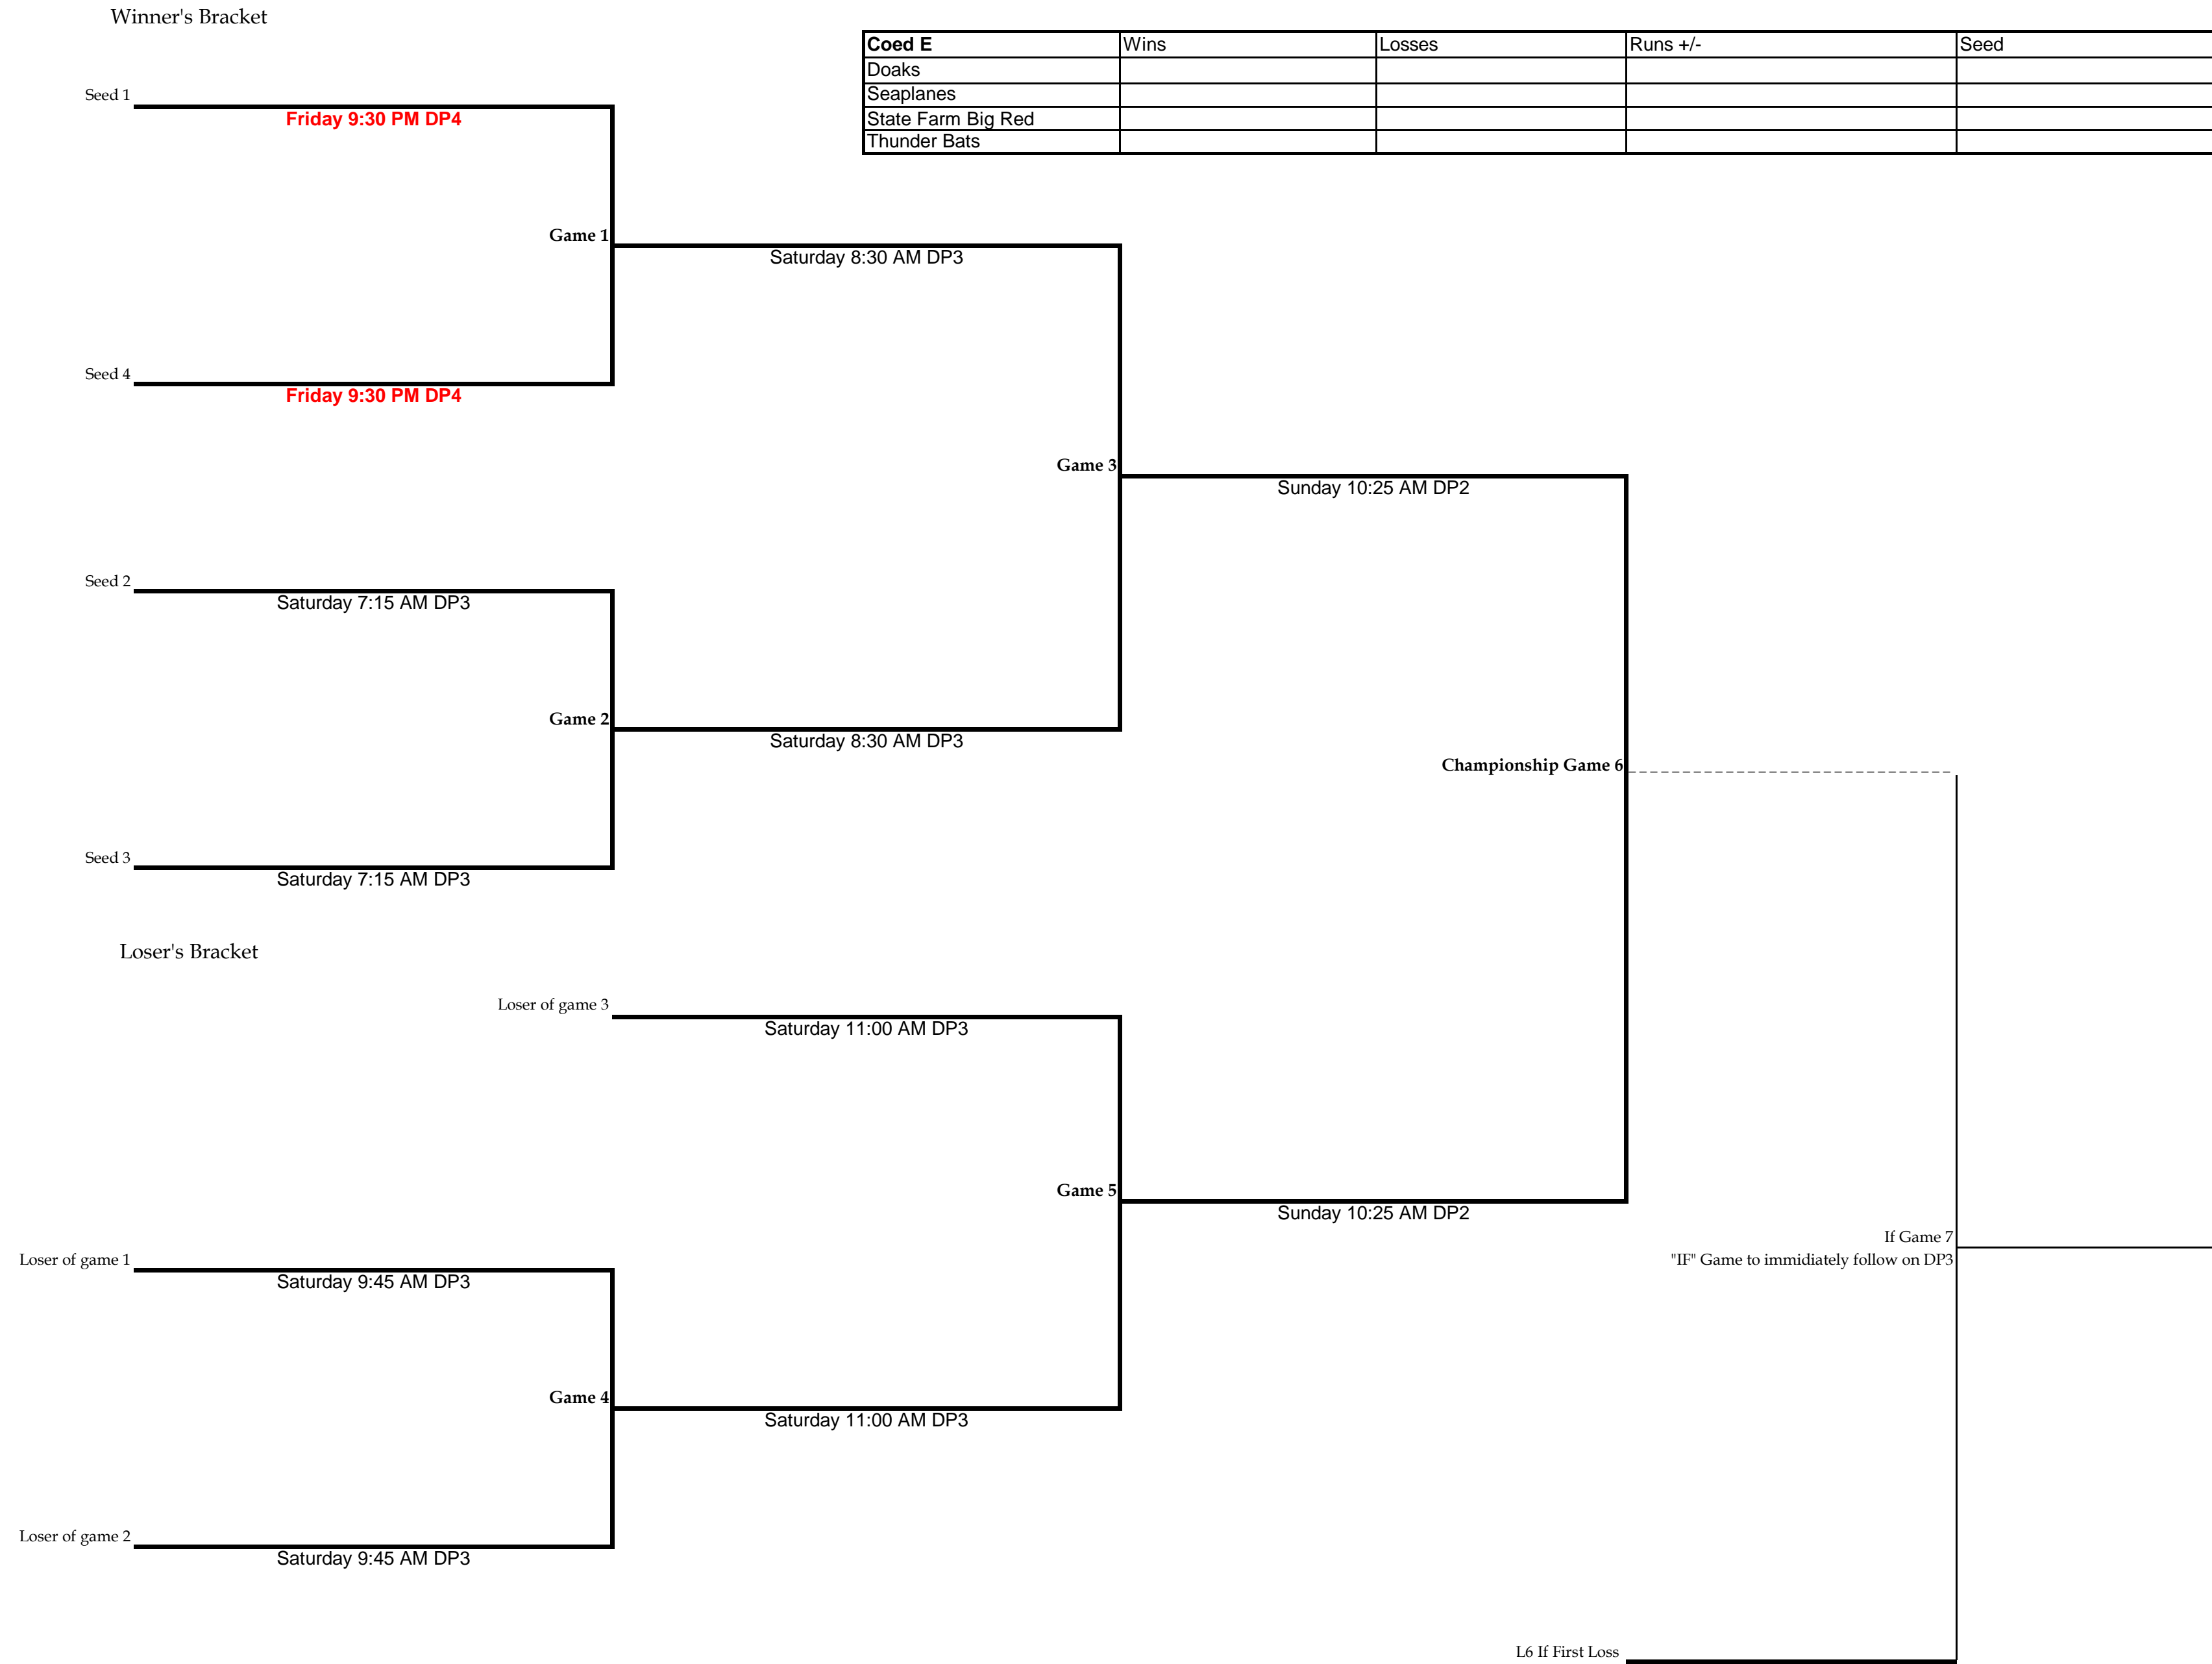

2020 Rainball Coed E Bracket

Coed E	Wins	Losses	Runs +/-	Seed
Doaks				
Seaplanes				
State Farm Big Red				
Thunder Bats