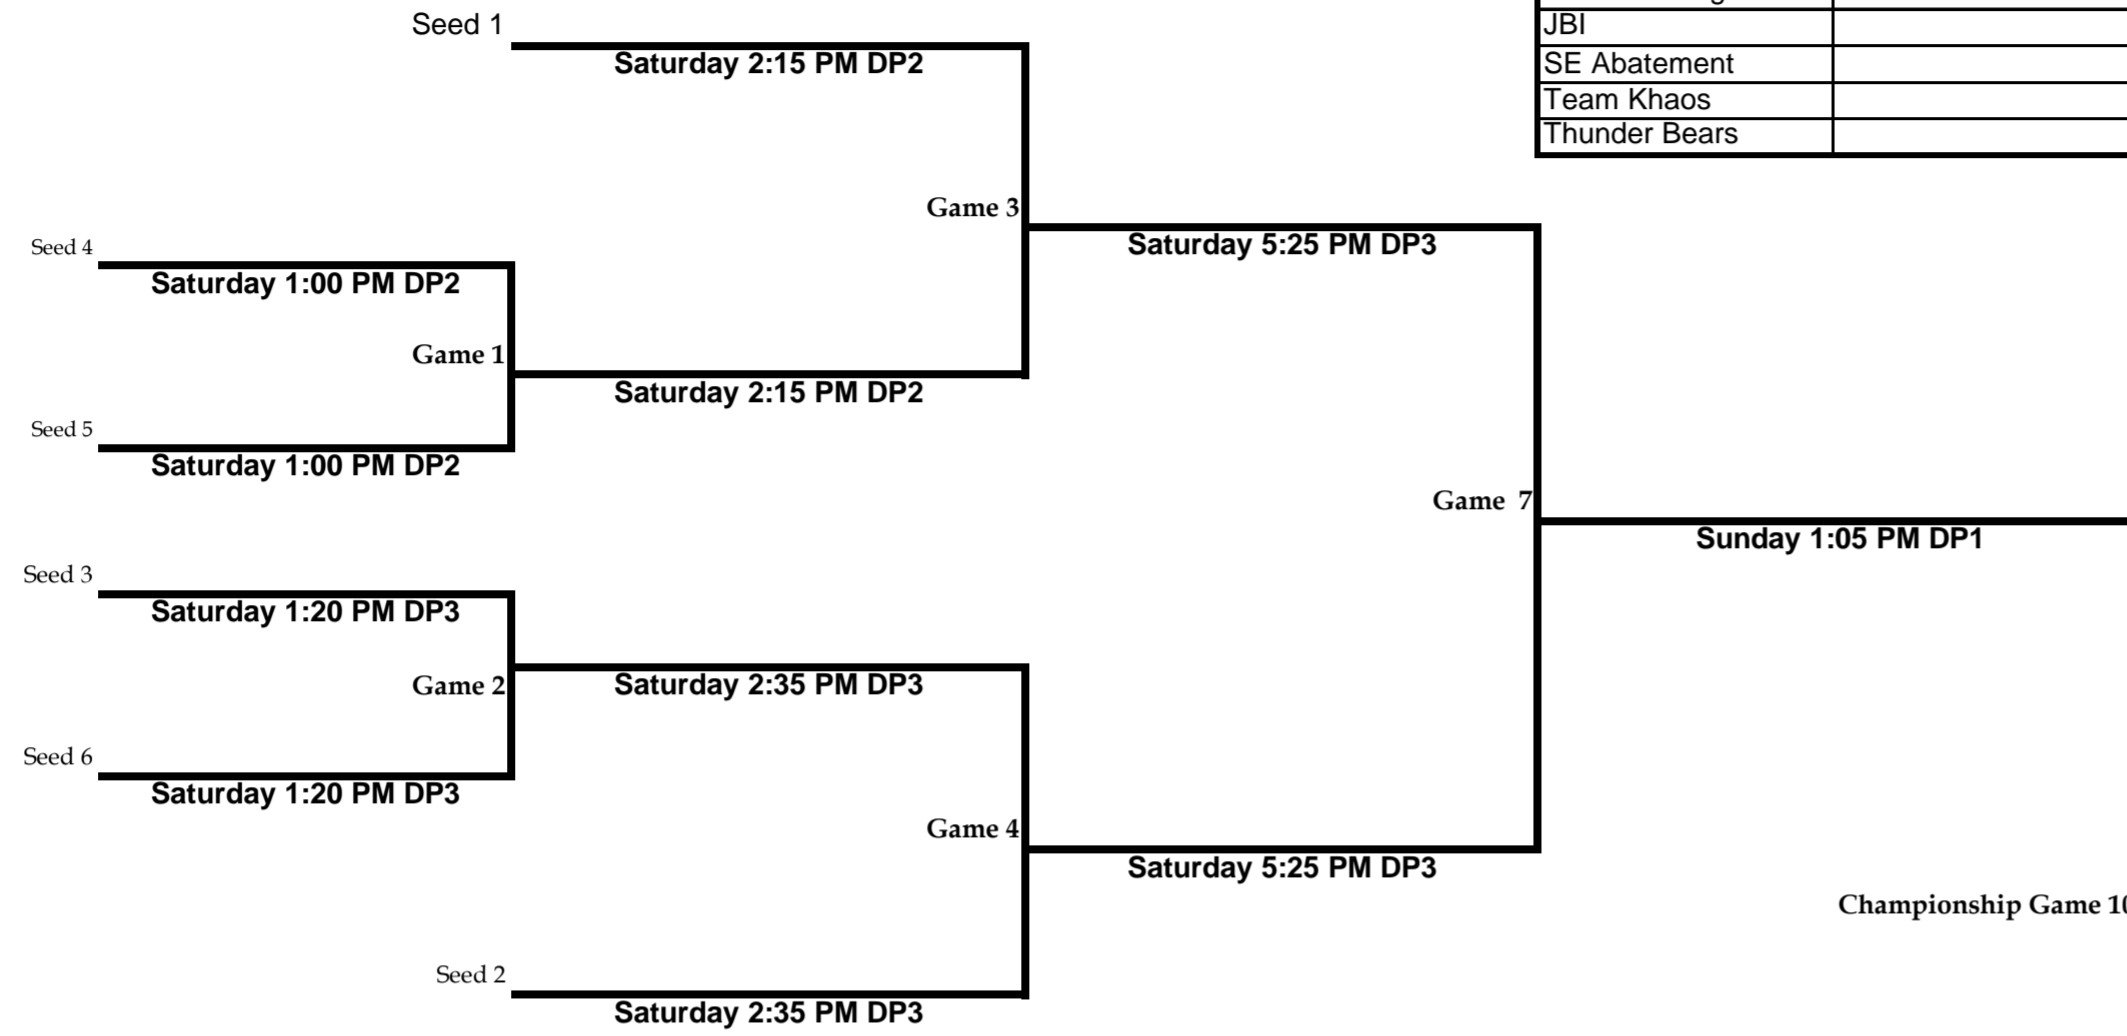

## 2020 Rainball Men's D Bracket

Winner's Bracket

Men's D	Wins	Losses	Runs +/-	Seed
KC				
Kekambas				
Rounders				

#### Winner's Bracket