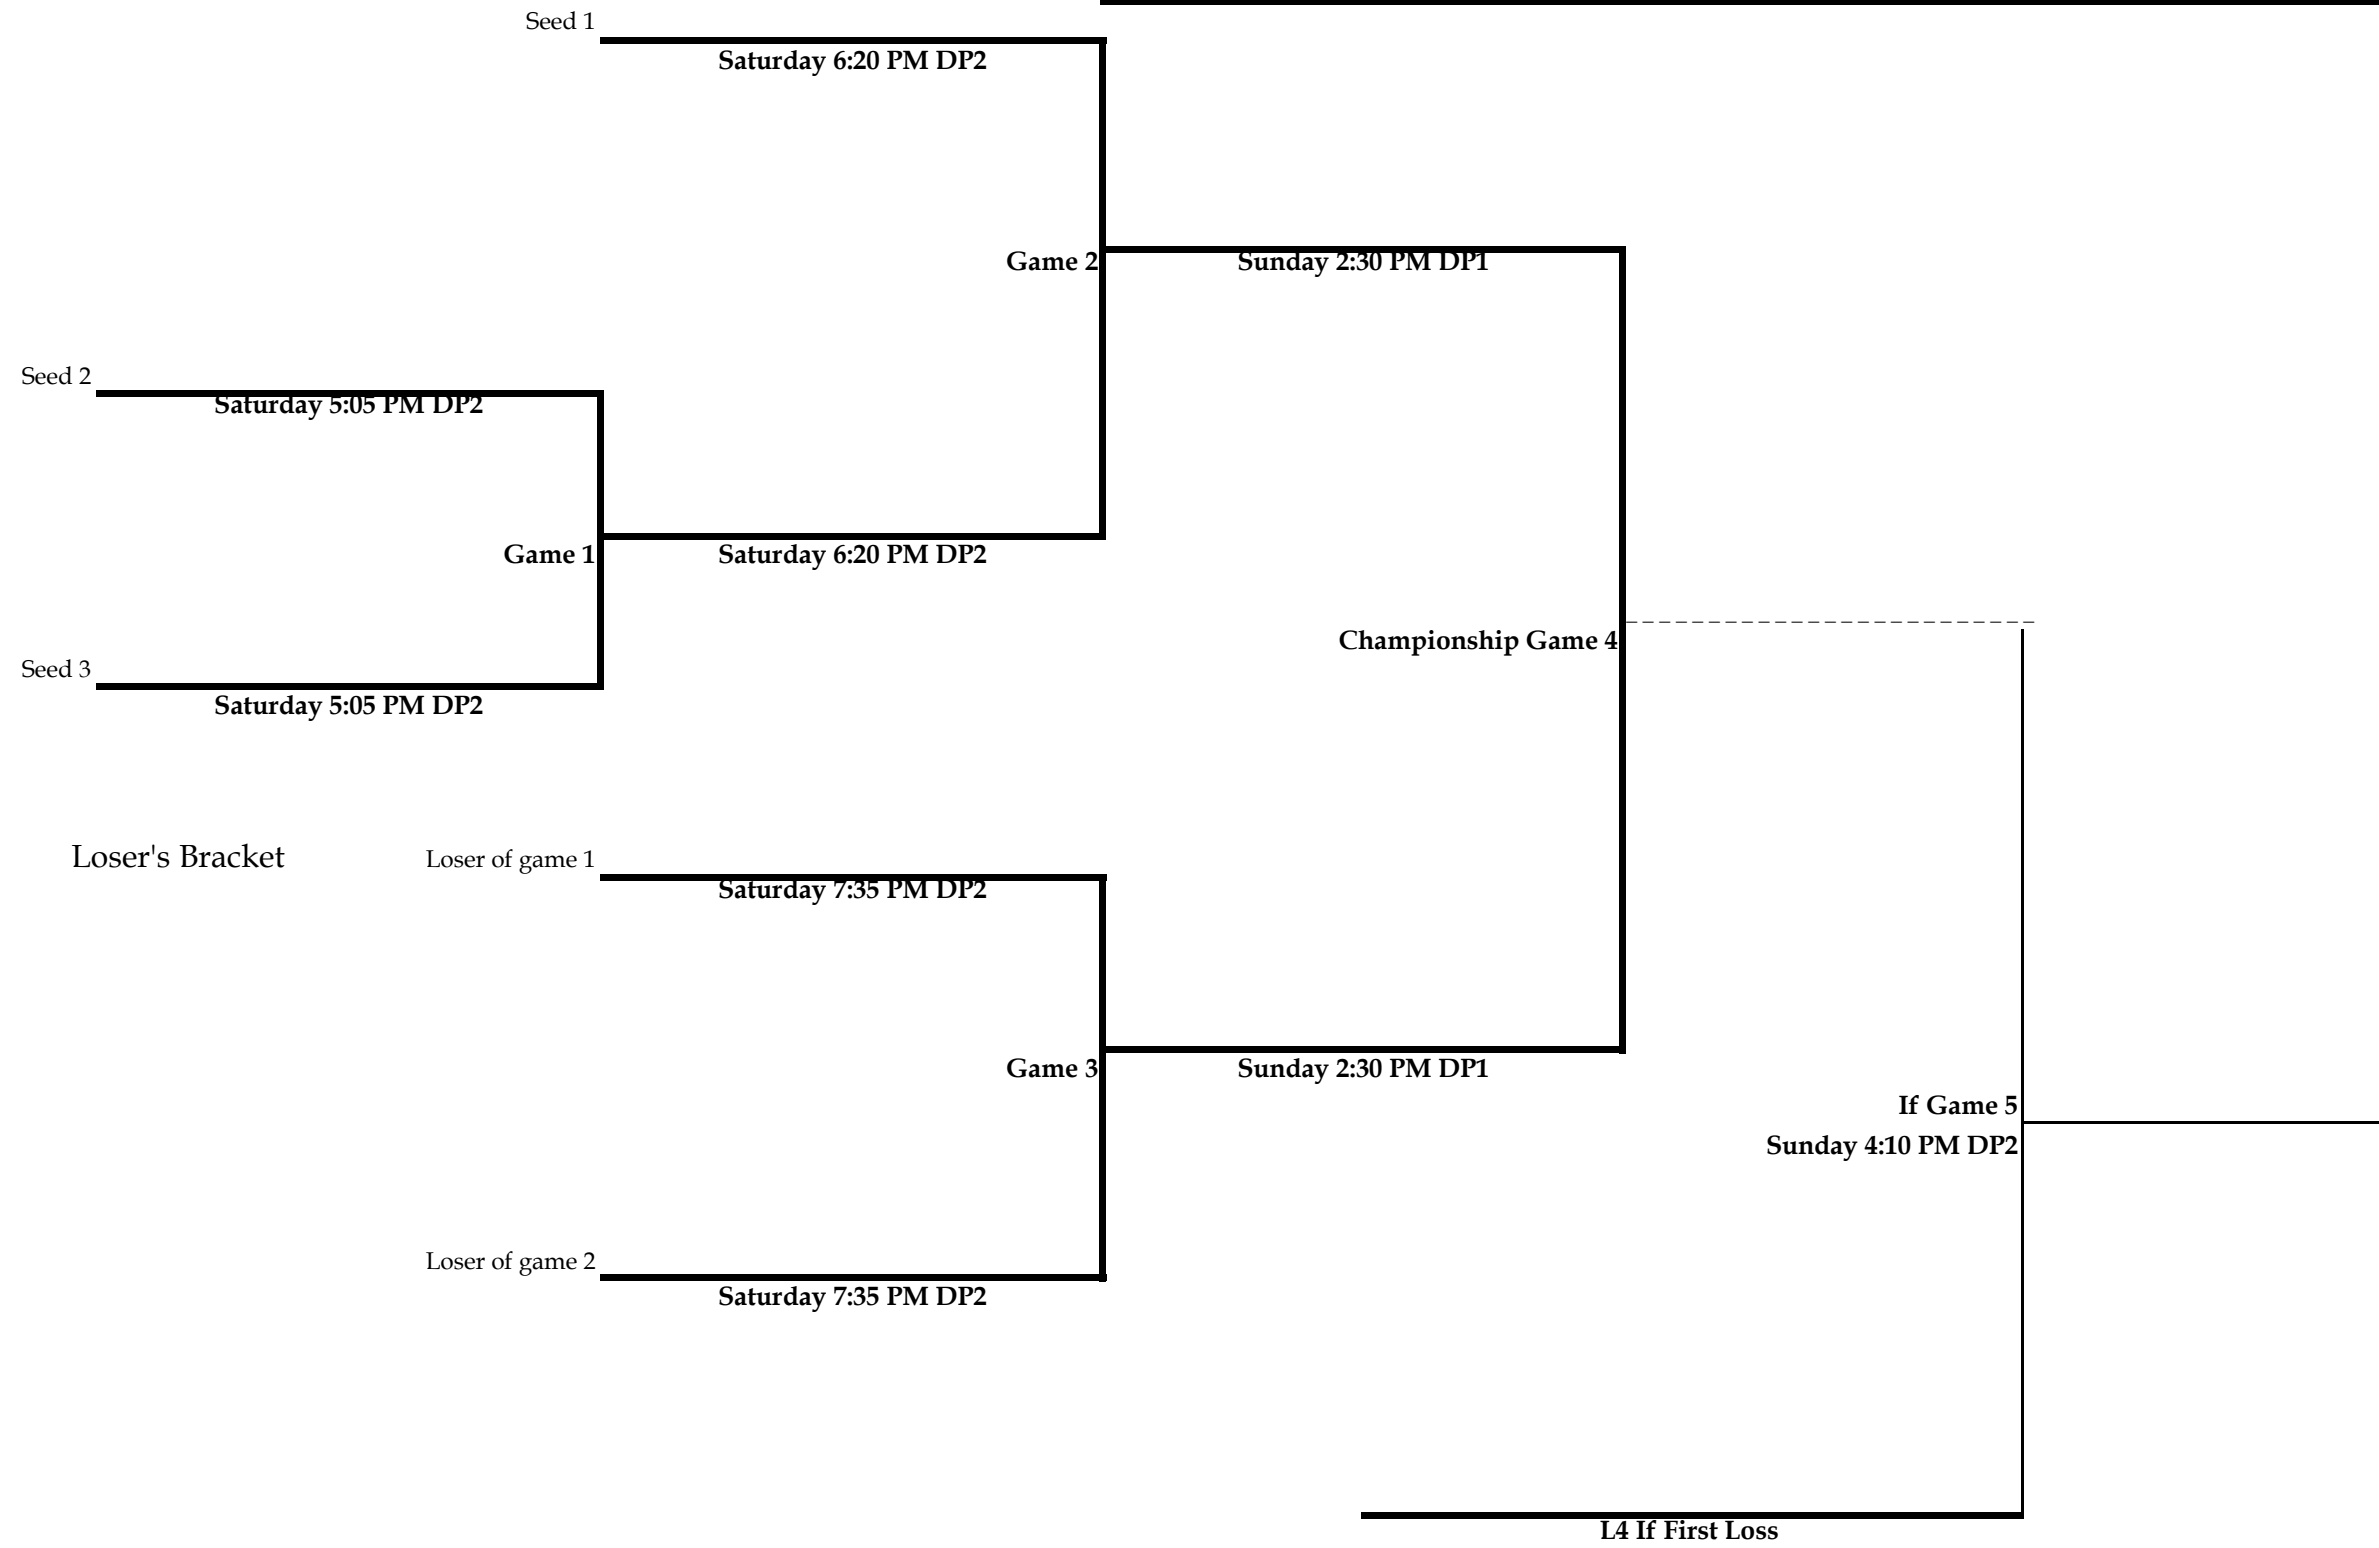

## 2020 Rainball Men's D Bracket

Winner's Bracket

Men's D	Wins	Losses	Runs +/-	Seed
KC				
Kekambas				
Rounders				