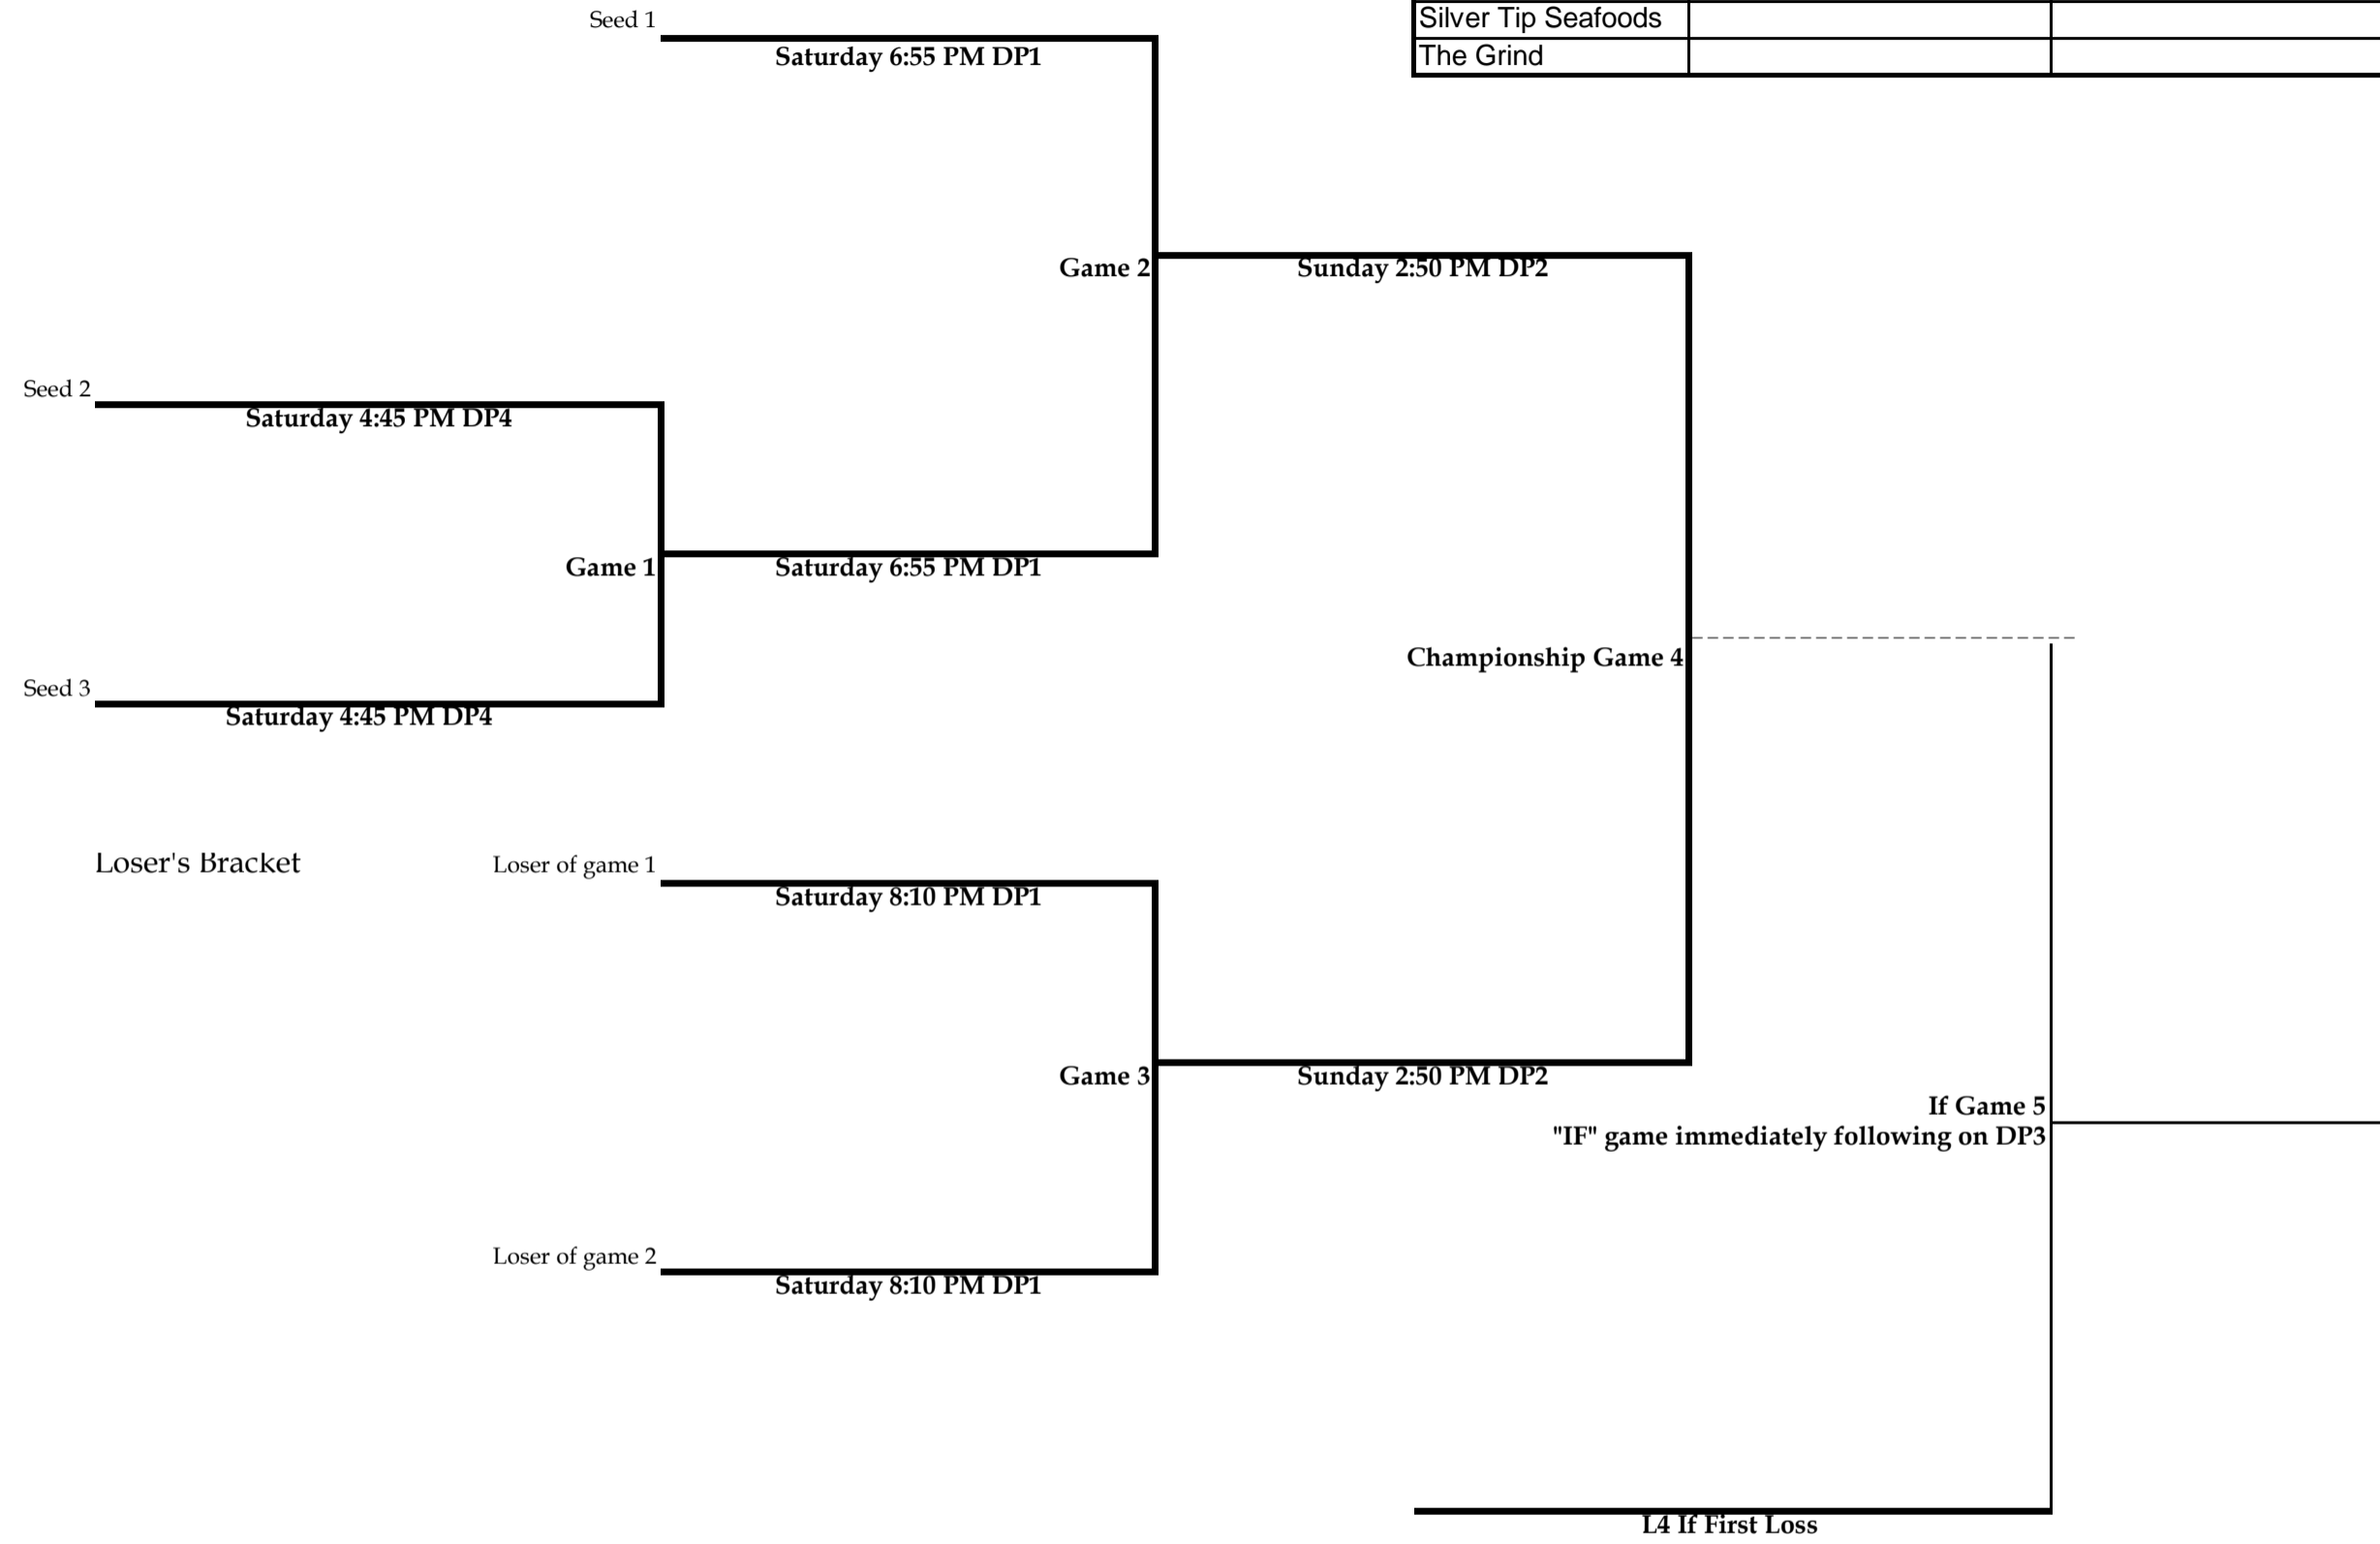

## 2020 Rainball Women's D Bracket

Winner's Bracket

Women's D	Wins	Losses	Runs +/-	Seed
Cornerstone 481's				
Silver Tip Seafoods				
The Grind				