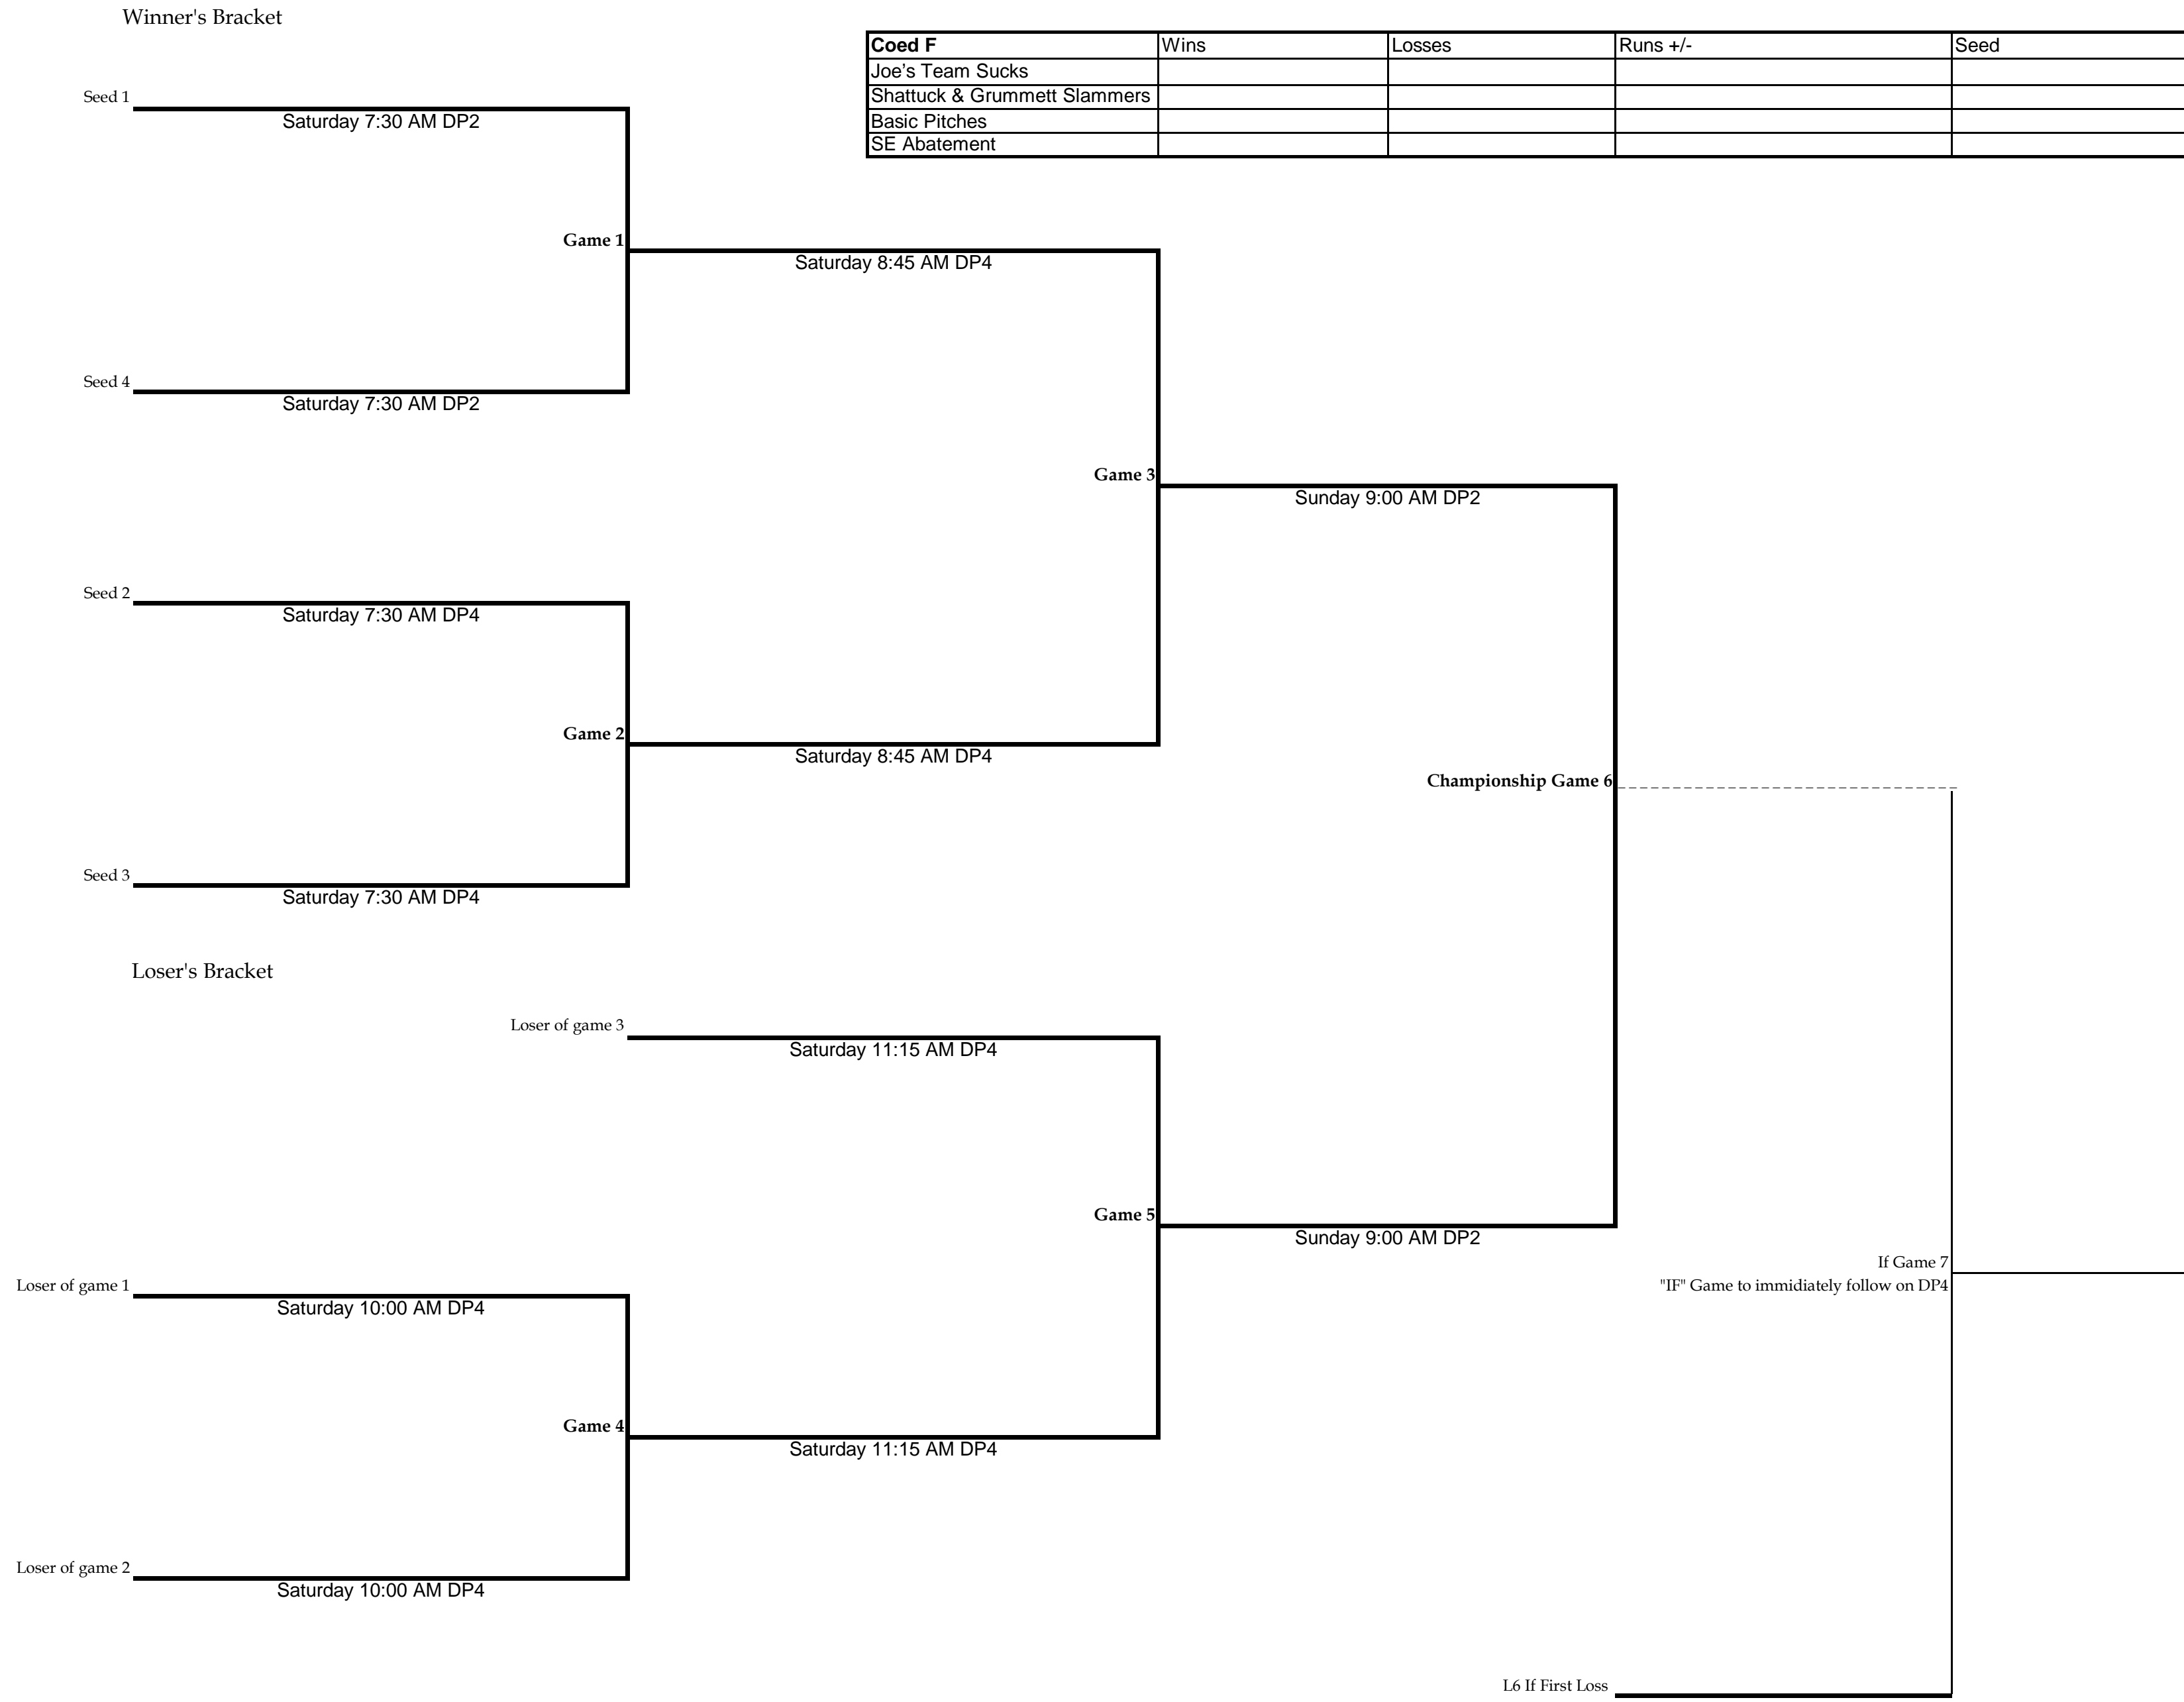

2020 Rainball Coed F Bracket

Coed F	Wins	Losses	Runs +/-	Seed
Joe's Team Sucks				
Shattuck & Grummett Slammers				
Basic Pitches				
SE Abatement