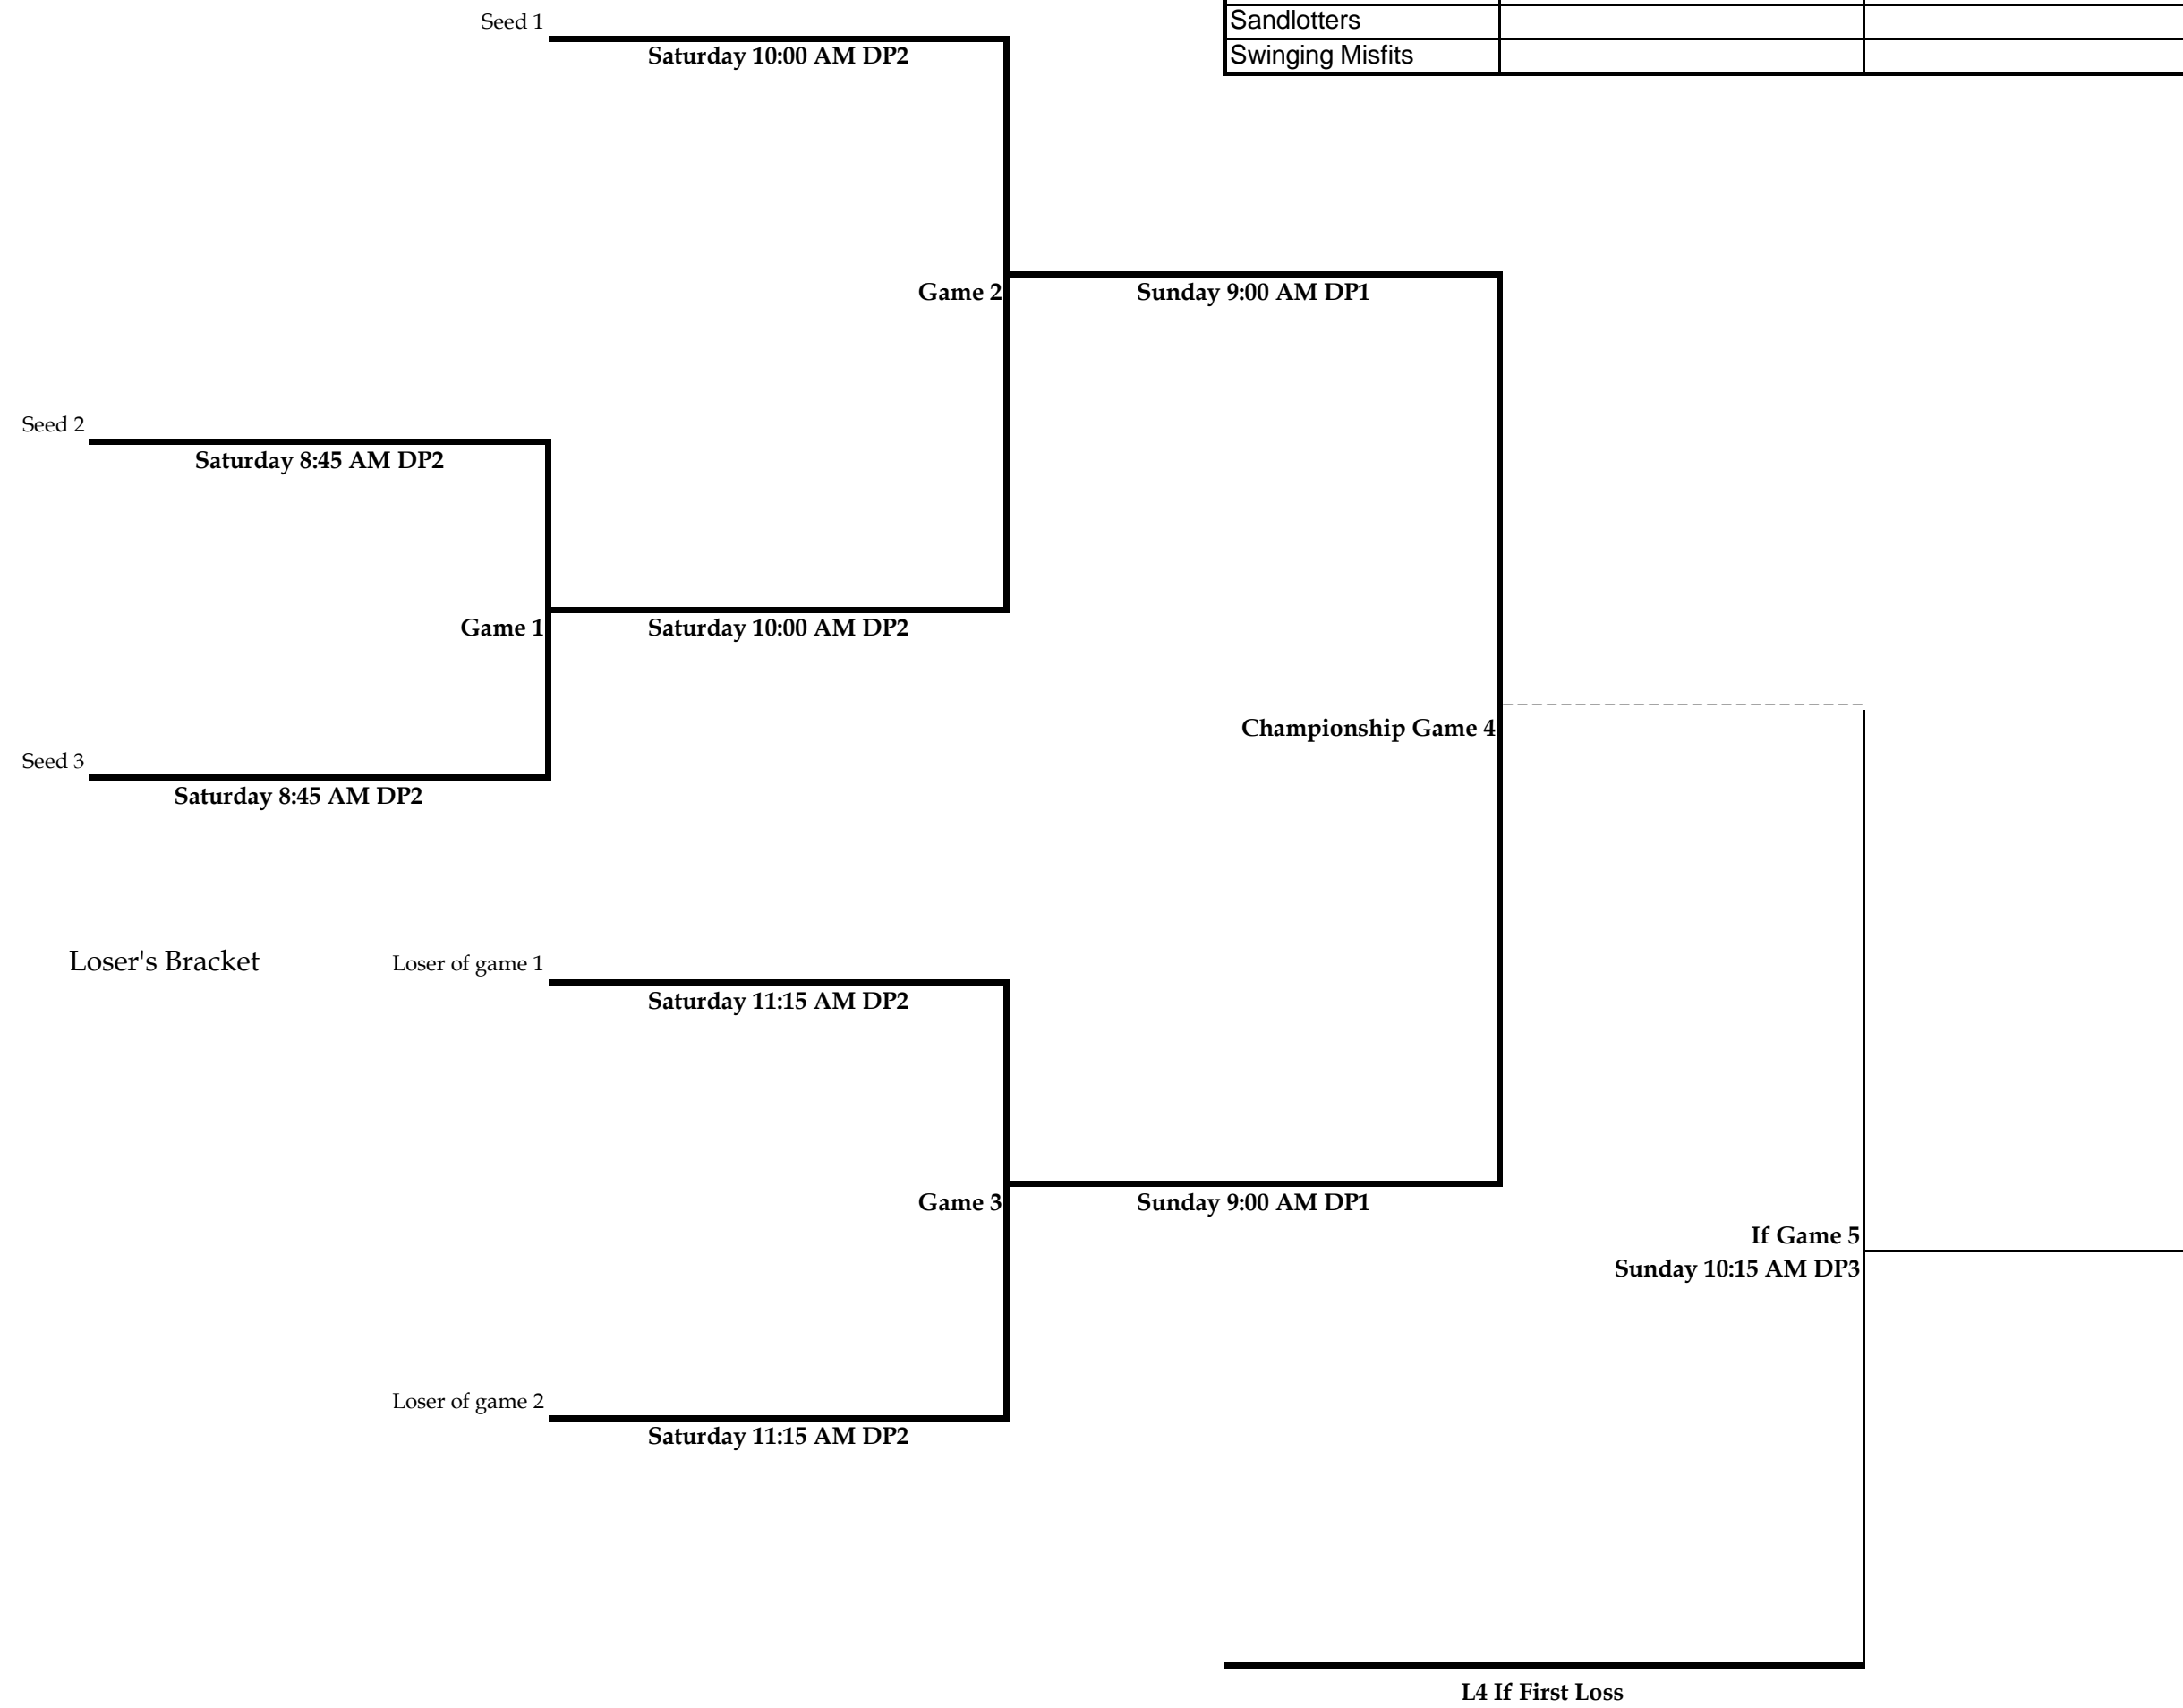

#### Winner's Bracket

#### Loser's Bracket

## 2020 Rainball Coed C Bracket

Winner's Bracket

Coed C	Wins	Losses	Runs +/-	Seed
Intershelter				
SMASH				
Sitka's House				

## 2020 Rainball Coed D Bracket

Winner's Bracket

Coed D	Wins	Losses	Runs +/-	Seed
Deharts				
Sandlotters				
Swinging Misfits				