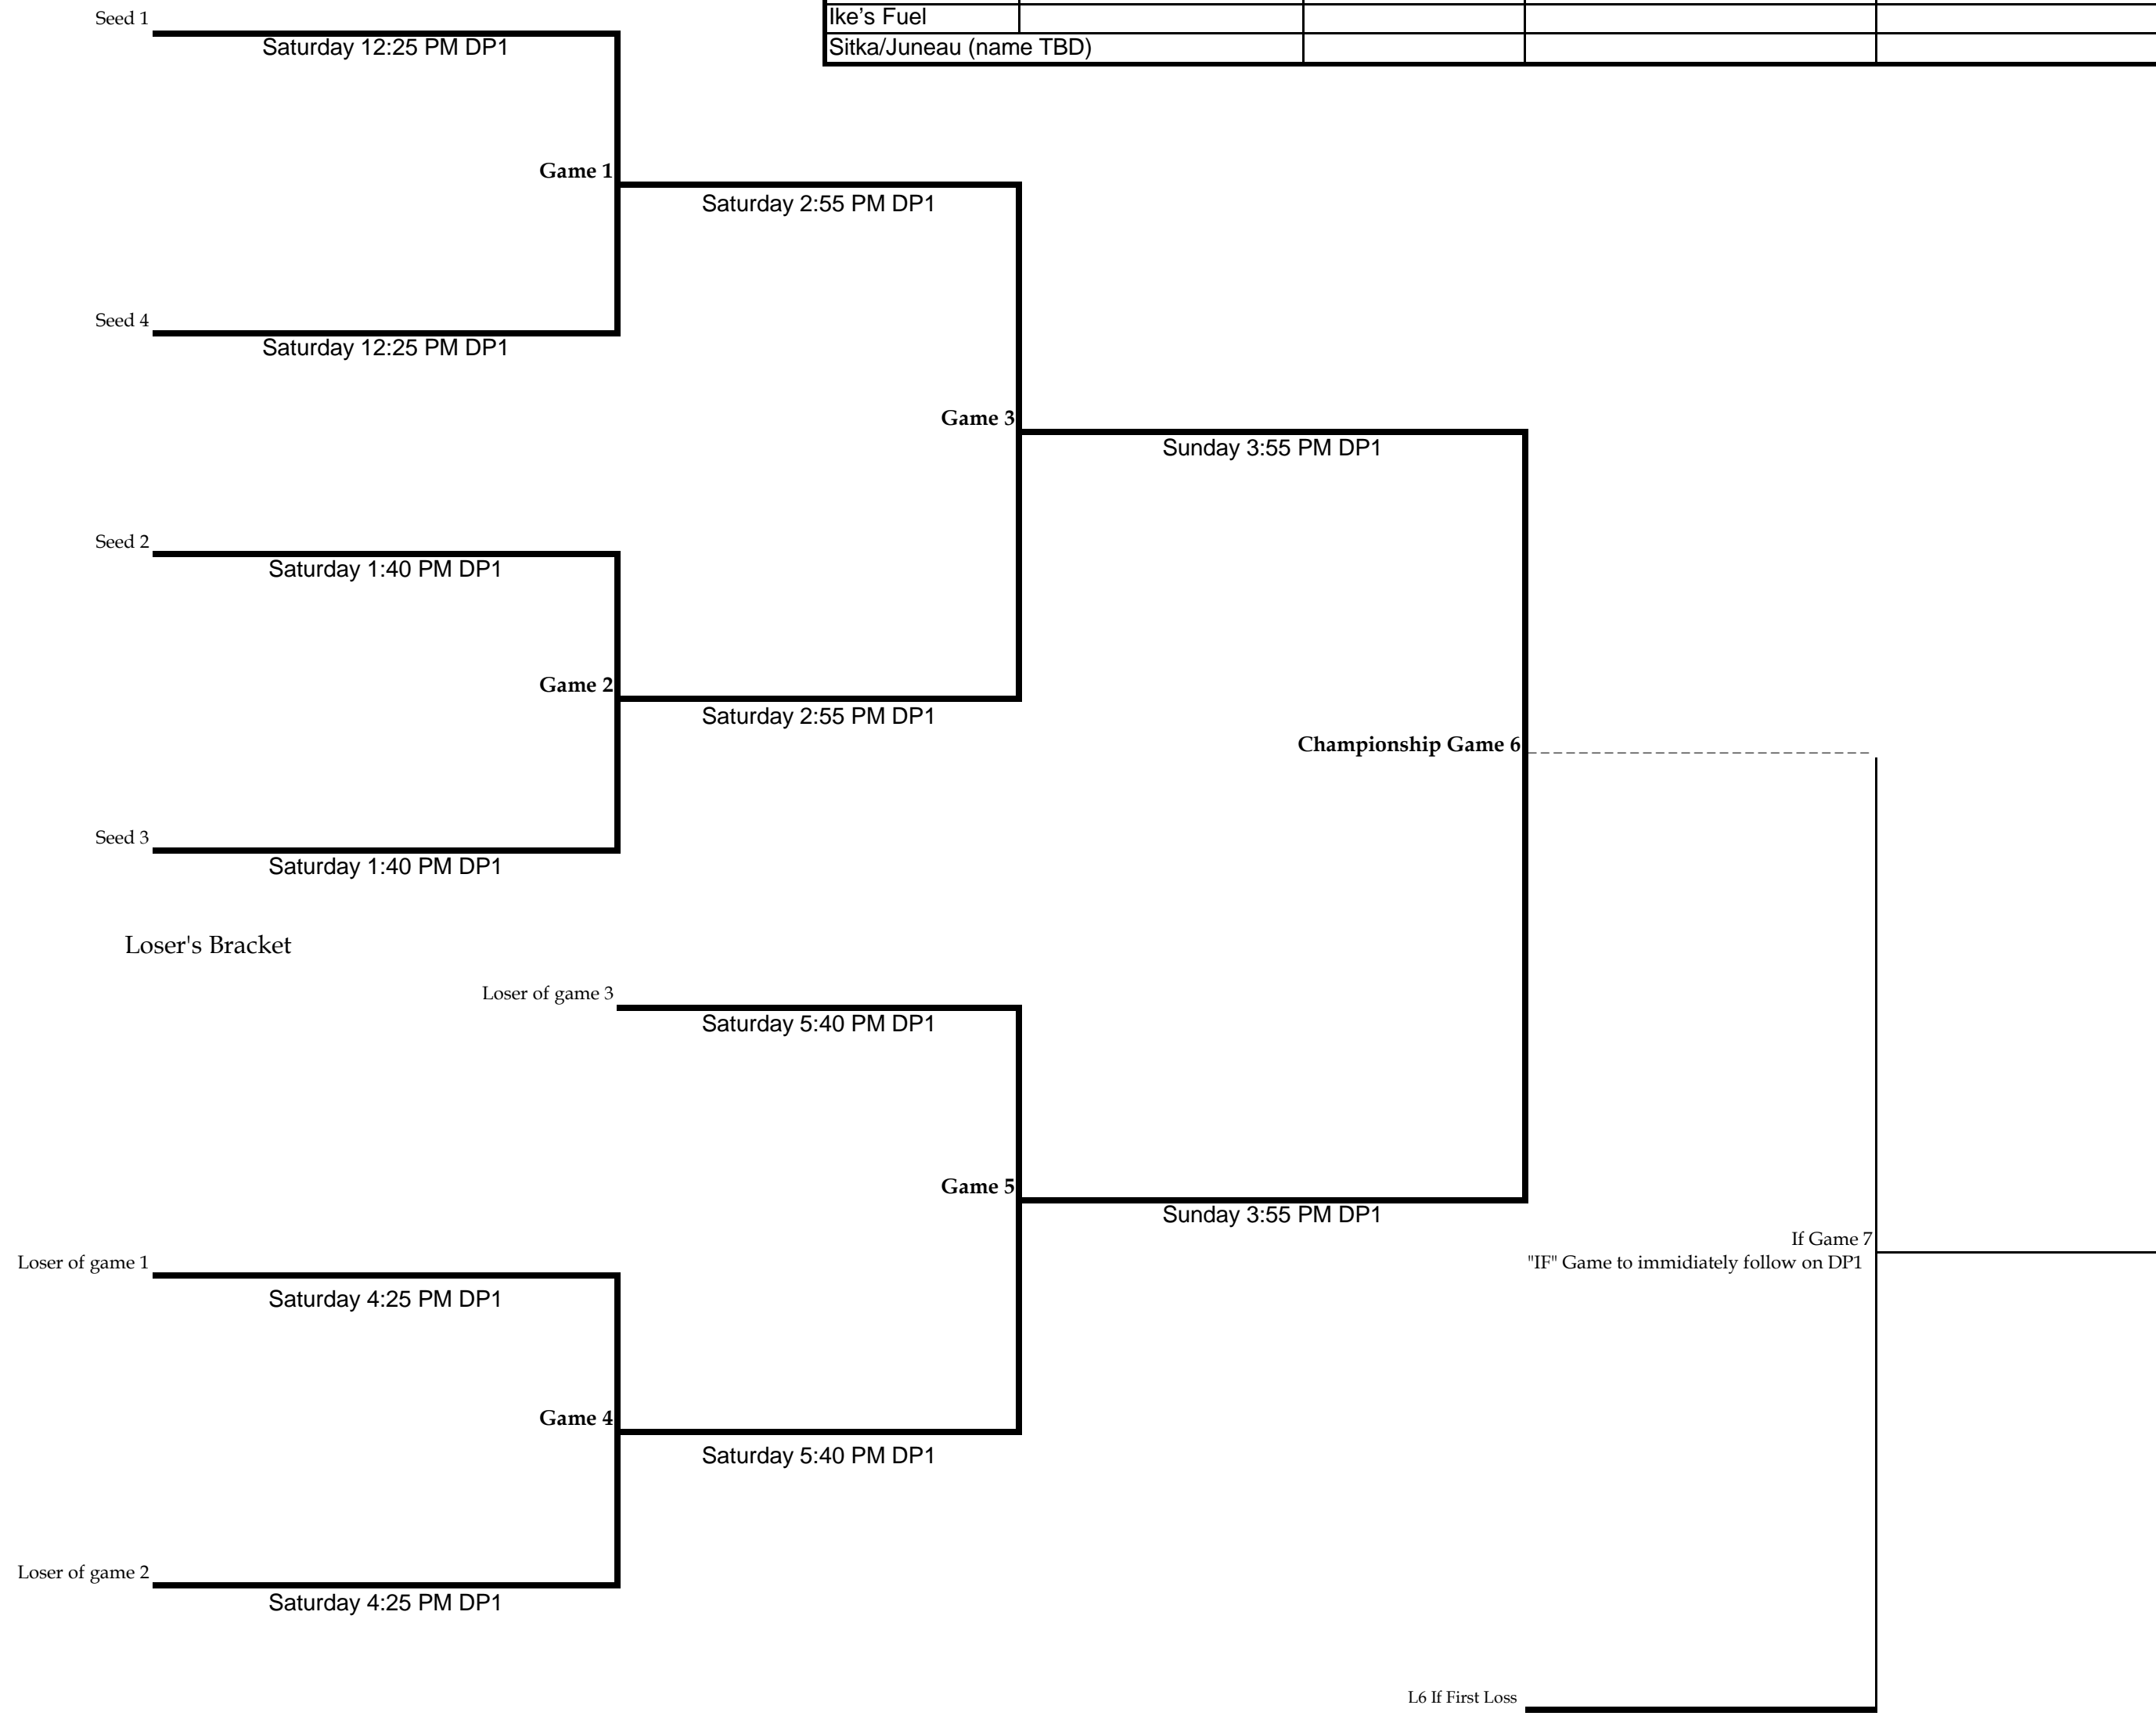

## 2020 Rainball Men's D Bracket

Winner's Bracket

Men's D	Wins	Losses	Runs +/-	Seed
KC				
Kekambas				
Rounders				